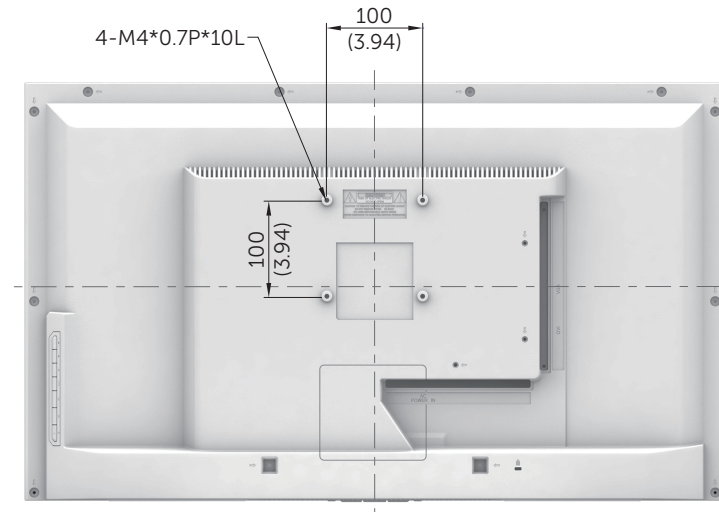

# D3216H Outline Dimensions

Nominal Dimensions  
Unit:mm(inch)

Back view of Monitor without stand