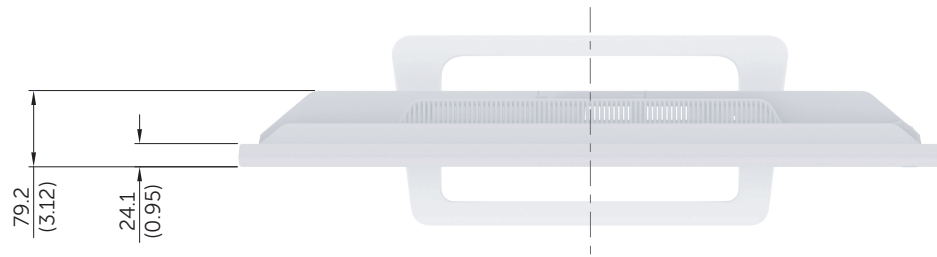

# D3216H Outline Dimensions

Nominal Dimensions  
Unit:mm(inch)

Back view of Monitor without stand